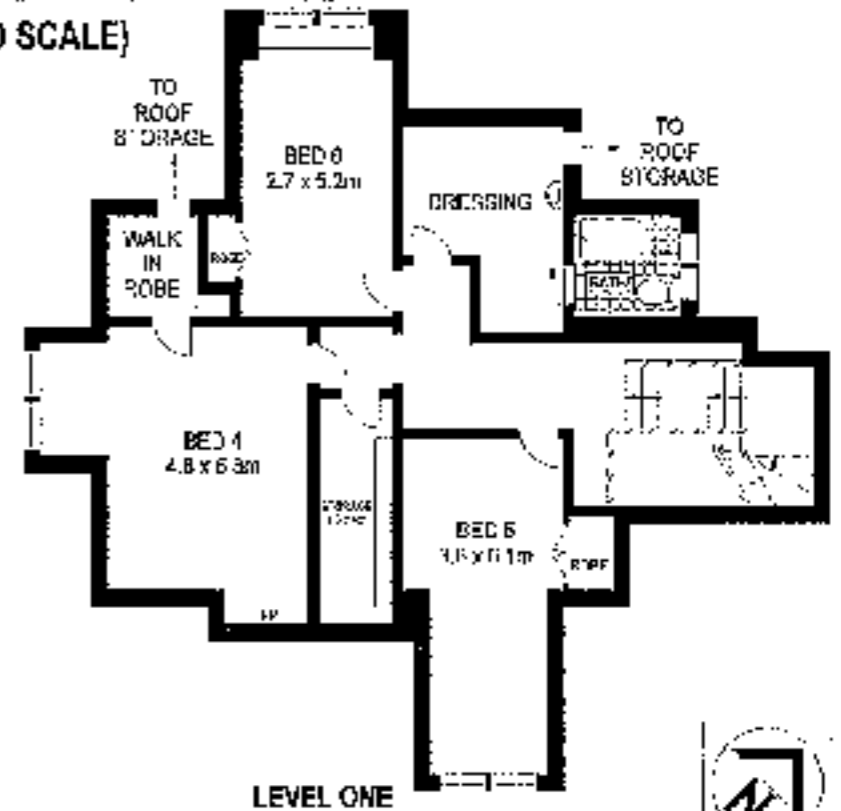

SCALE (METRES)

PLANS SHOWN ONLY INDICATE TYPE OF LAYOUT. DIMENSIONS ARE APPROXIMATE.

GROUND LEVEL

LEVEL ONE

EXT: 1506 m²